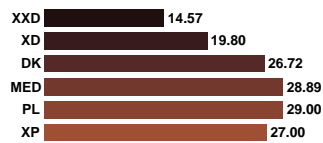

Price breakdown US$

BLUE IRIS MINK FEMALE	Size	Grades	NAPS					
			1X XSN	1 SN	2 SMN	3 MN	4 LN	
Offered Sales % Top	6,376 43% 34.00	0	Gold Silver Bronze Nap Average VSA VSB	21.00 - - 21.00 19.50 -	- - - - - -	31.96 23.00 - 31.07 16.50 -	- - - - 15.00 -	- - - - - -
Offered Sales % Top	26,538 50% 35.00	1	Gold Silver Bronze Nap Average VSA VSB	15.51 - - 15.51 15.24 -	- - - - - -	30.29 19.32 - 27.63 16.54 -	20.01 - - 20.01 14.00 -	- - - - - -
Offered Sales % Top	24,435 50% 34.00	2	Gold Silver Bronze Nap Average VSA VSB	15.00 - - 15.00 13.00 -	- - - - - -	30.33 15.30 - 27.47 13.00 -	16.88 - - 16.88 12.00 -	- - - - - -
Offered Sales % Top	4,732 71% 16.00	3	Gold Silver Bronze Nap Average VSA VSB	- - - - - -	- - - - - -	15.23 10.00 - 14.32 11.00 -	- - - - 10.00 -	- - - - - -
Offered Sales % Top	62,081 51% 35.00	All Sizes	Offered Sales % Nap Average	860 100% 16.65	206 0% -	40,368 55% 24.99	20,647 40% 14.81	- - -

Color
All grades &
sizes