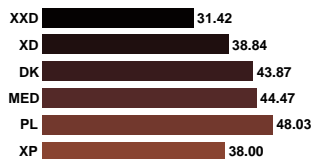

Color All grades & sizes